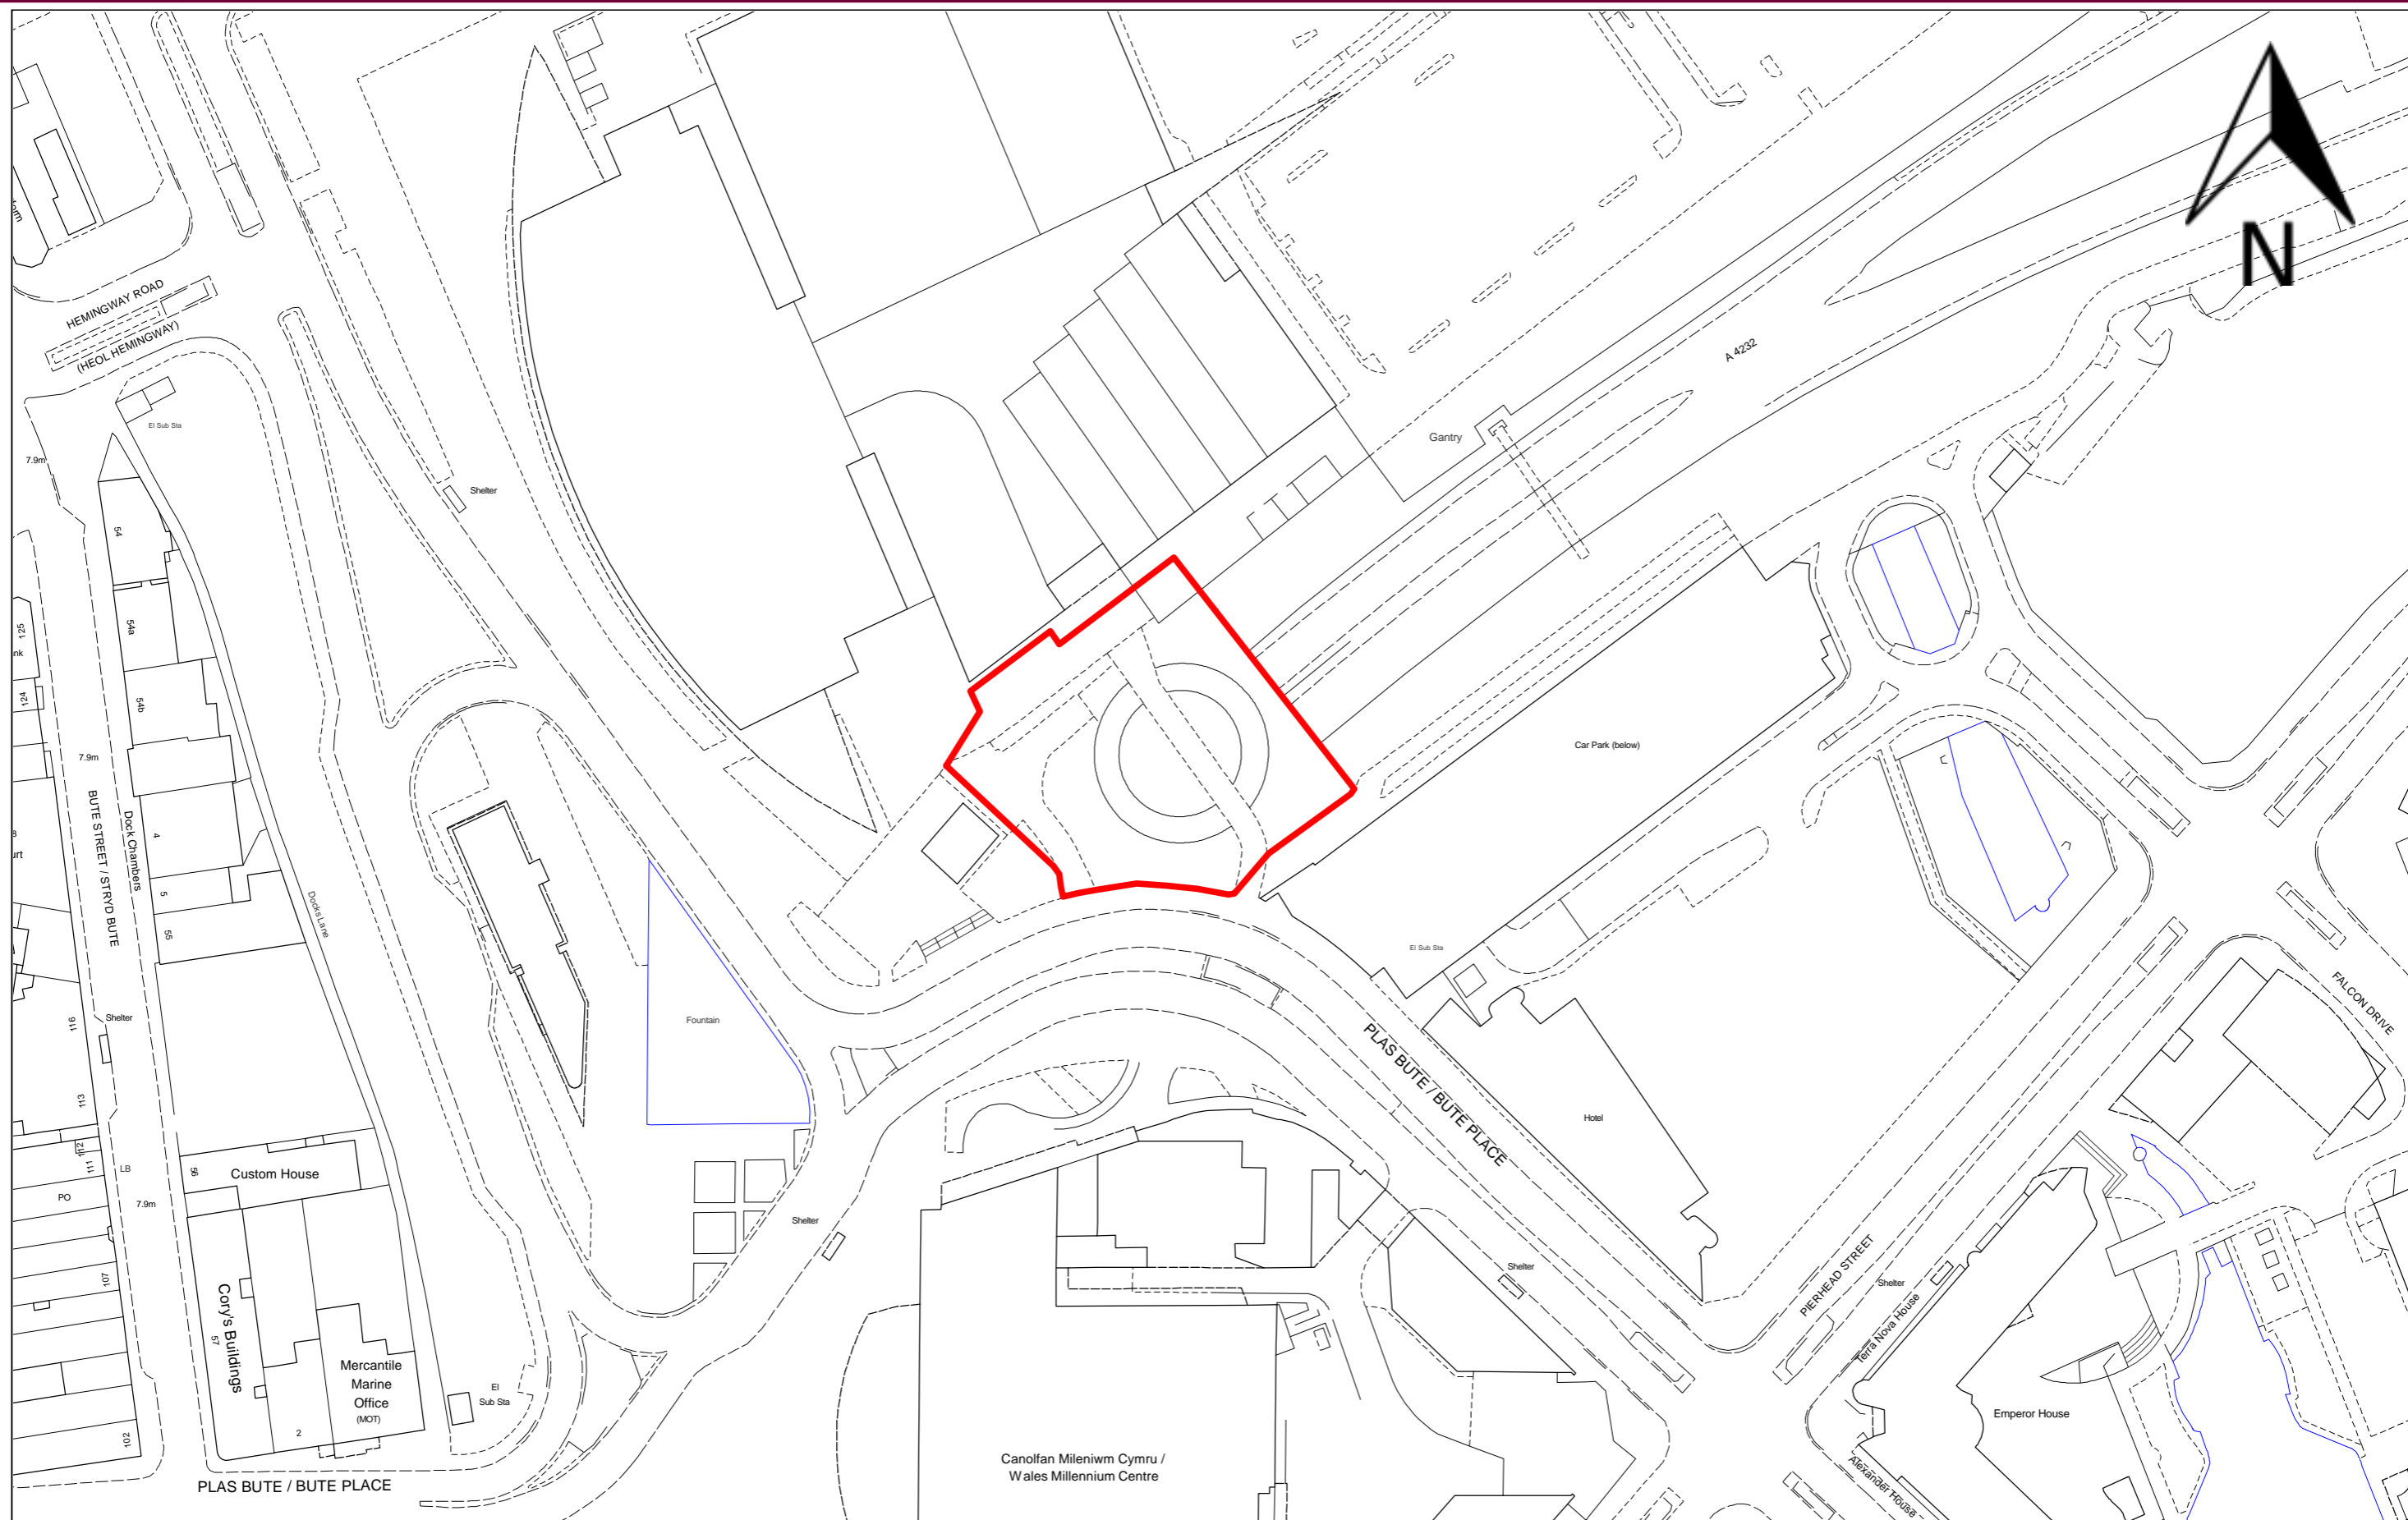

Appendix 5 – Land for Sky View Tower

© Hawffraint y Goron Cedwir pob hawl. Y data ar y map yw'r wybodaeth orau sydd ar gael ac mae er gwybodaeth yn unig. Tra gwneir pob ymdrech i sicrhau ei gywirdeb, ni ellir gwarantu hyn. Nid yw'r Cyngor yn derbyn cyfrifoldeb am unrhyw wallau ar y map a dylai defnyddwyr gyrchu eu cyngor arbenigol eu hunain ar unrhyw wybodaeth a ddangosir ynddo. 100023376 (2017)

Adolygiadau / Revisions: